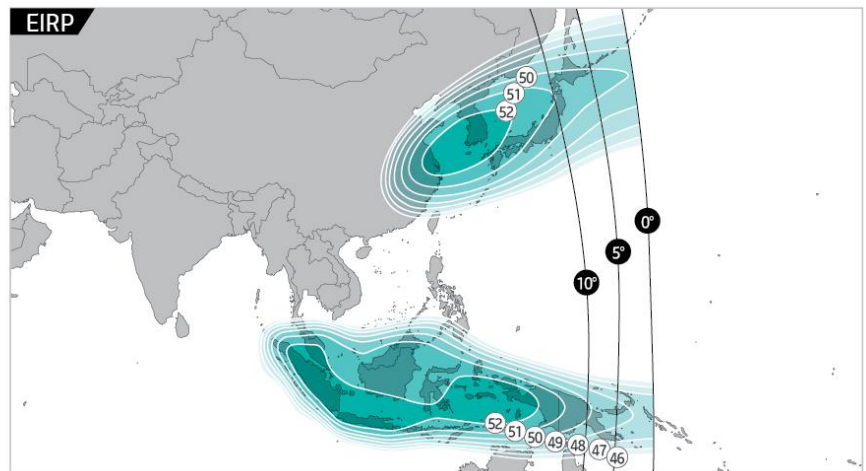

## KOREASAT-8

Orbital Location :  
75°E

Launch Date :  
Feb 2014

Manufacturer :  
Space Systems/Loral

Launcher :  
Arianespace

West Hemi C-band Beam

East Hemi C-band Beam

SEA / Korea Ku-band Beam