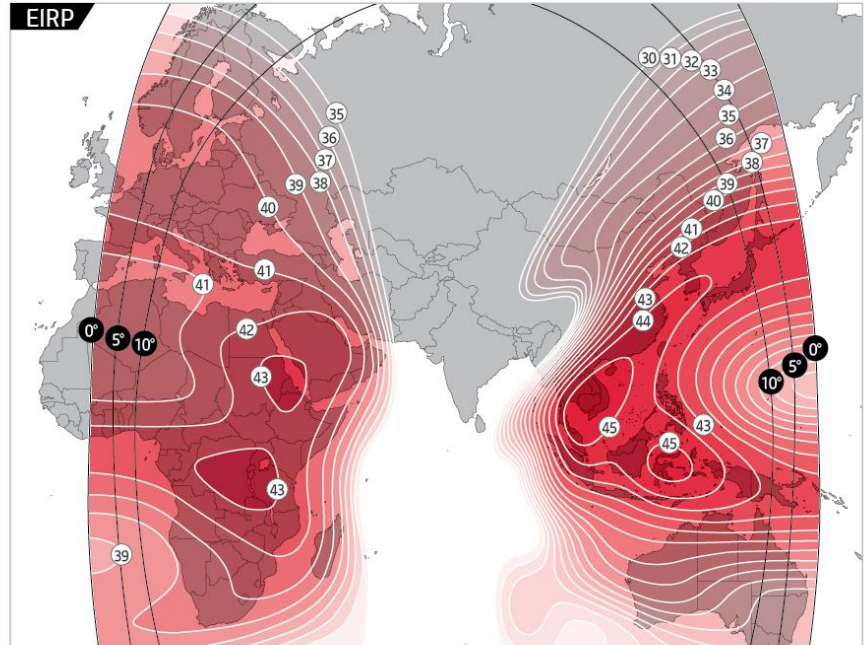

## KOREASAT-8

Orbital Location :  
75°E

Launch Date :  
Feb 2014

Manufacturer :  
Space Systems/Loral

Launcher :  
Arianespace

West Hemi C-band Beam

East Hemi C-band Beam

SEA / Korea Ku-band Beam